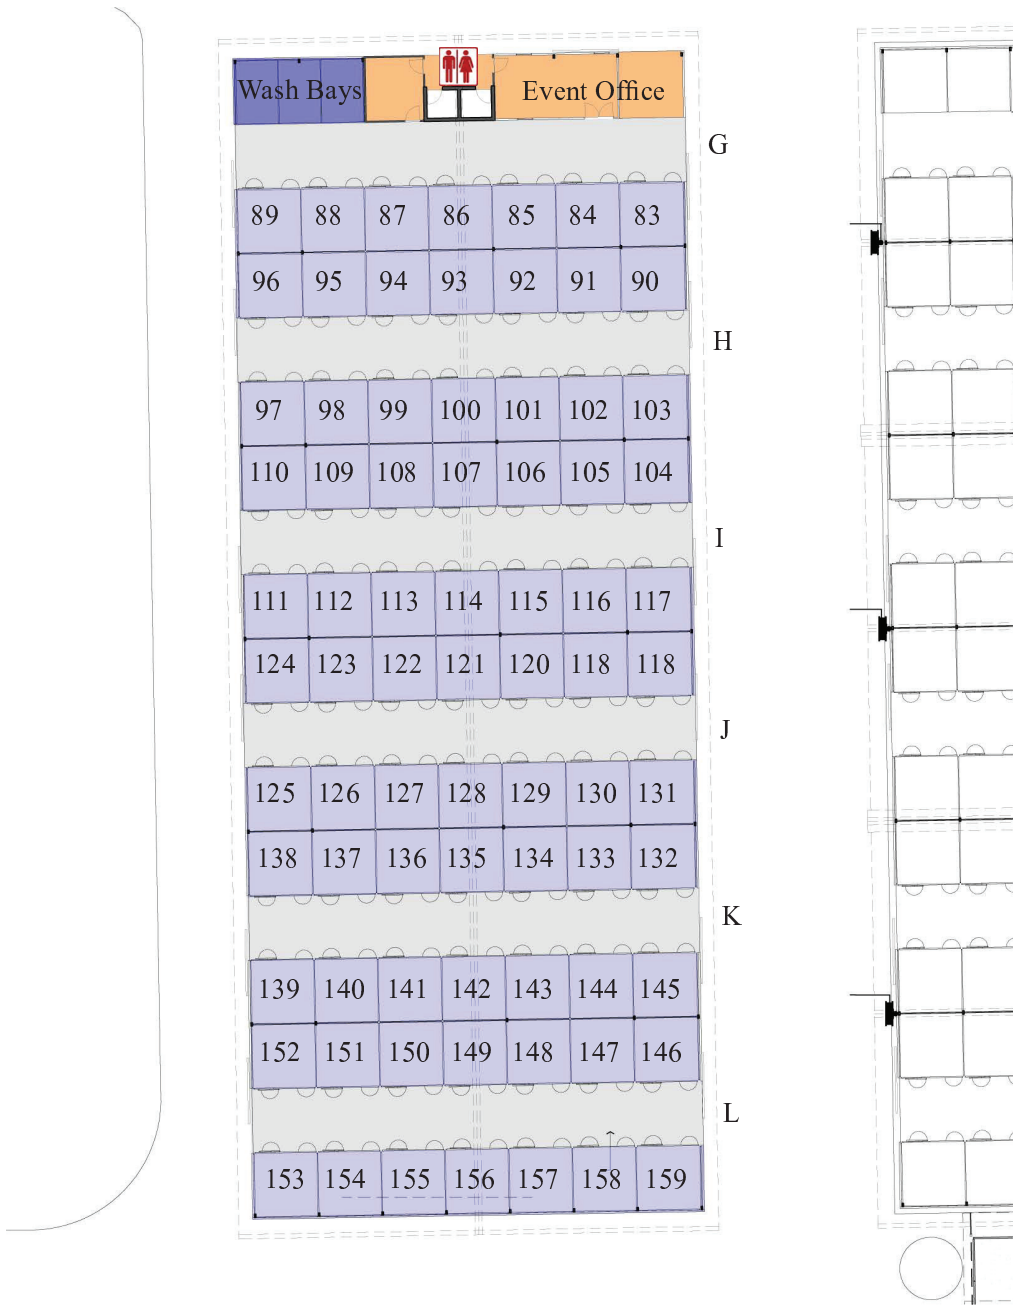

BONEO PARK

EQUESTRIAN CENTRE

Stable Block 2

AMENITIES