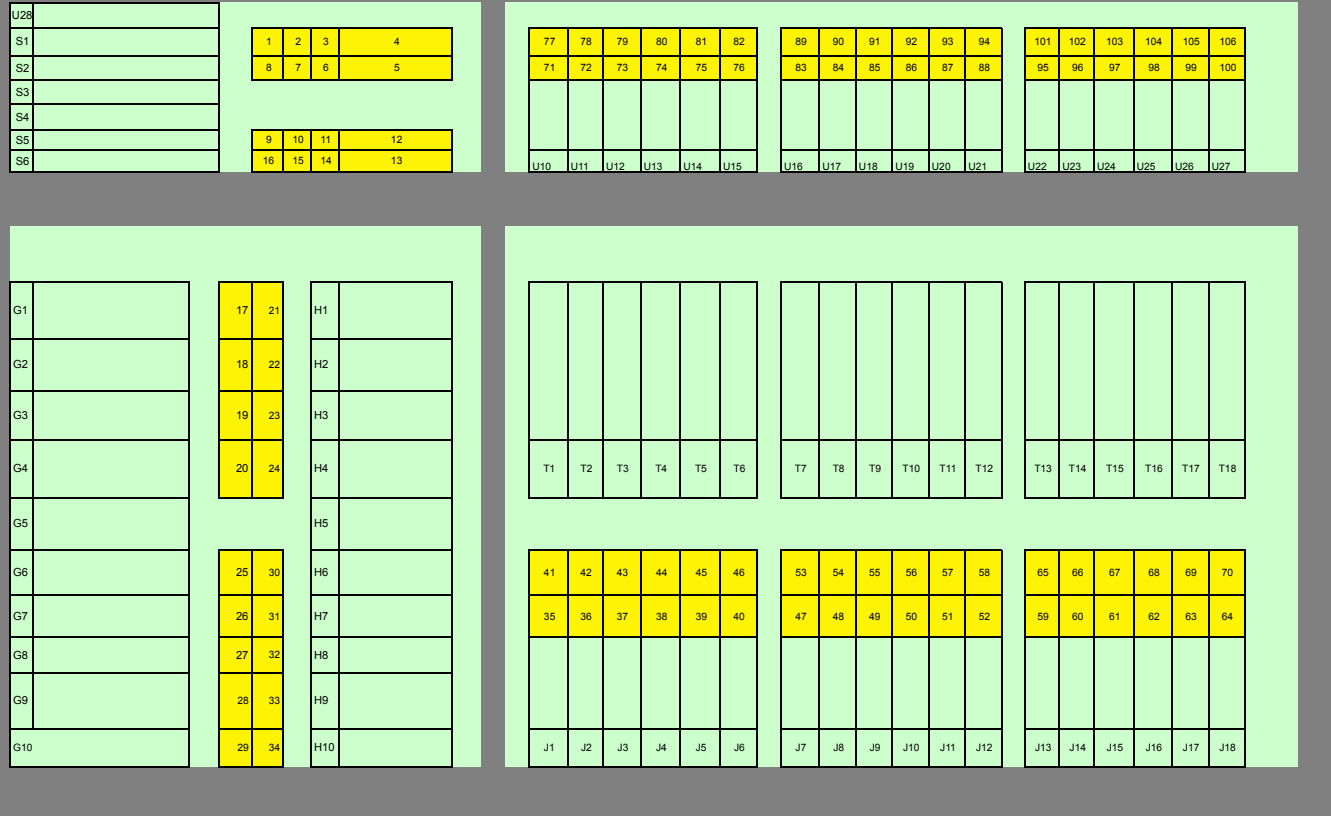

F1-17 UNPOWERED CAMP SITES

CAMPSITE ALLOCATIONS AND YARD MAP

← TO INDOOR
PRIVATE AGISTMENT
NO ACCESS

BATHROOM
EVENT OFFICE

COMPETITION STABLES BARN 1 & BARN 2

TO COMPETITION ARENAS, STABLES, YARDS AND CAMPSITES →

A1	B1	C1	D1	E1
A2	B2	C2	D2	E2
A3	B3	C3	D3	E3
A4	B4	C4	D4	E4
A5	B5	C5	D5	E5
A6	B6	C6	D6	E6
A7	B7	C7	D7	E7
A8	B8	C8	D8	E8
A9	B9	C9	D9	E9
A10	B10	C10	D10	E10
A11	B11	C11	D11	
A12	B12	C12	D12	
A13	B13	C13	D13	
A14	B14	C14	D14	
A15	B15	C15	D15	
A16	B16	C16	D16	

RIDERS RETREAT & CAFE

BATHROOMS

OUTDOOR ARENA A

Yellow	COMPETITION YARDS
Light Green	CAMPSITES

U1	U2	U3	U4	U5	U6	U7	U8	U9
107	108	109	110	111	112	113	114	115

Powered	136	Unpowered	18
Yards	115	Stables	158