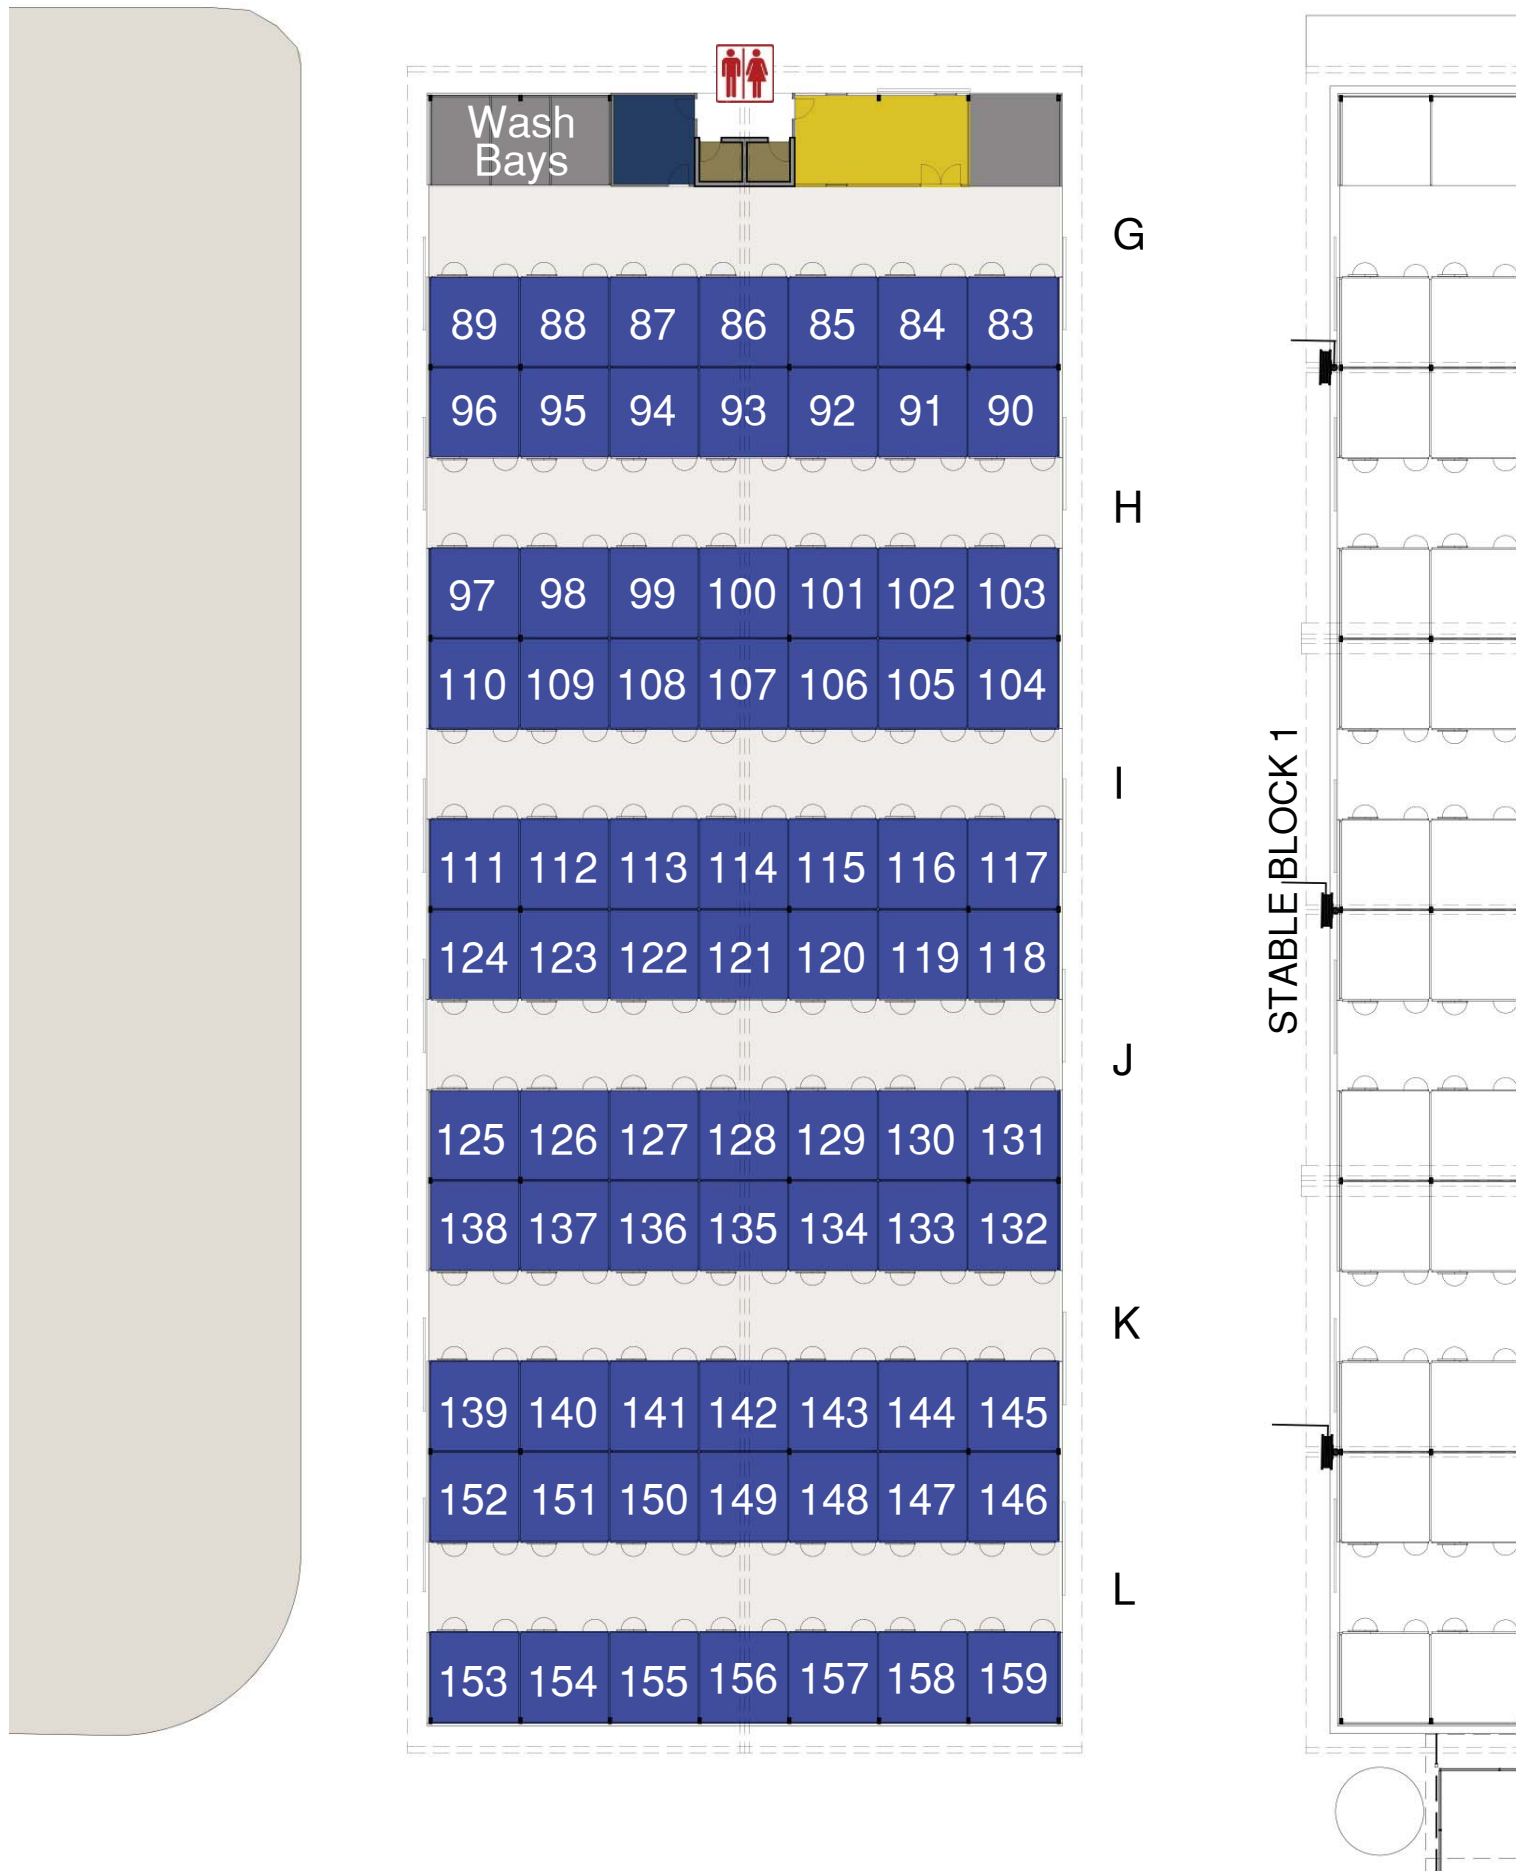

# BONEO PARK

## EQUESTRIAN CENTRE

### STABLE BLOCK 2

AMENITIES