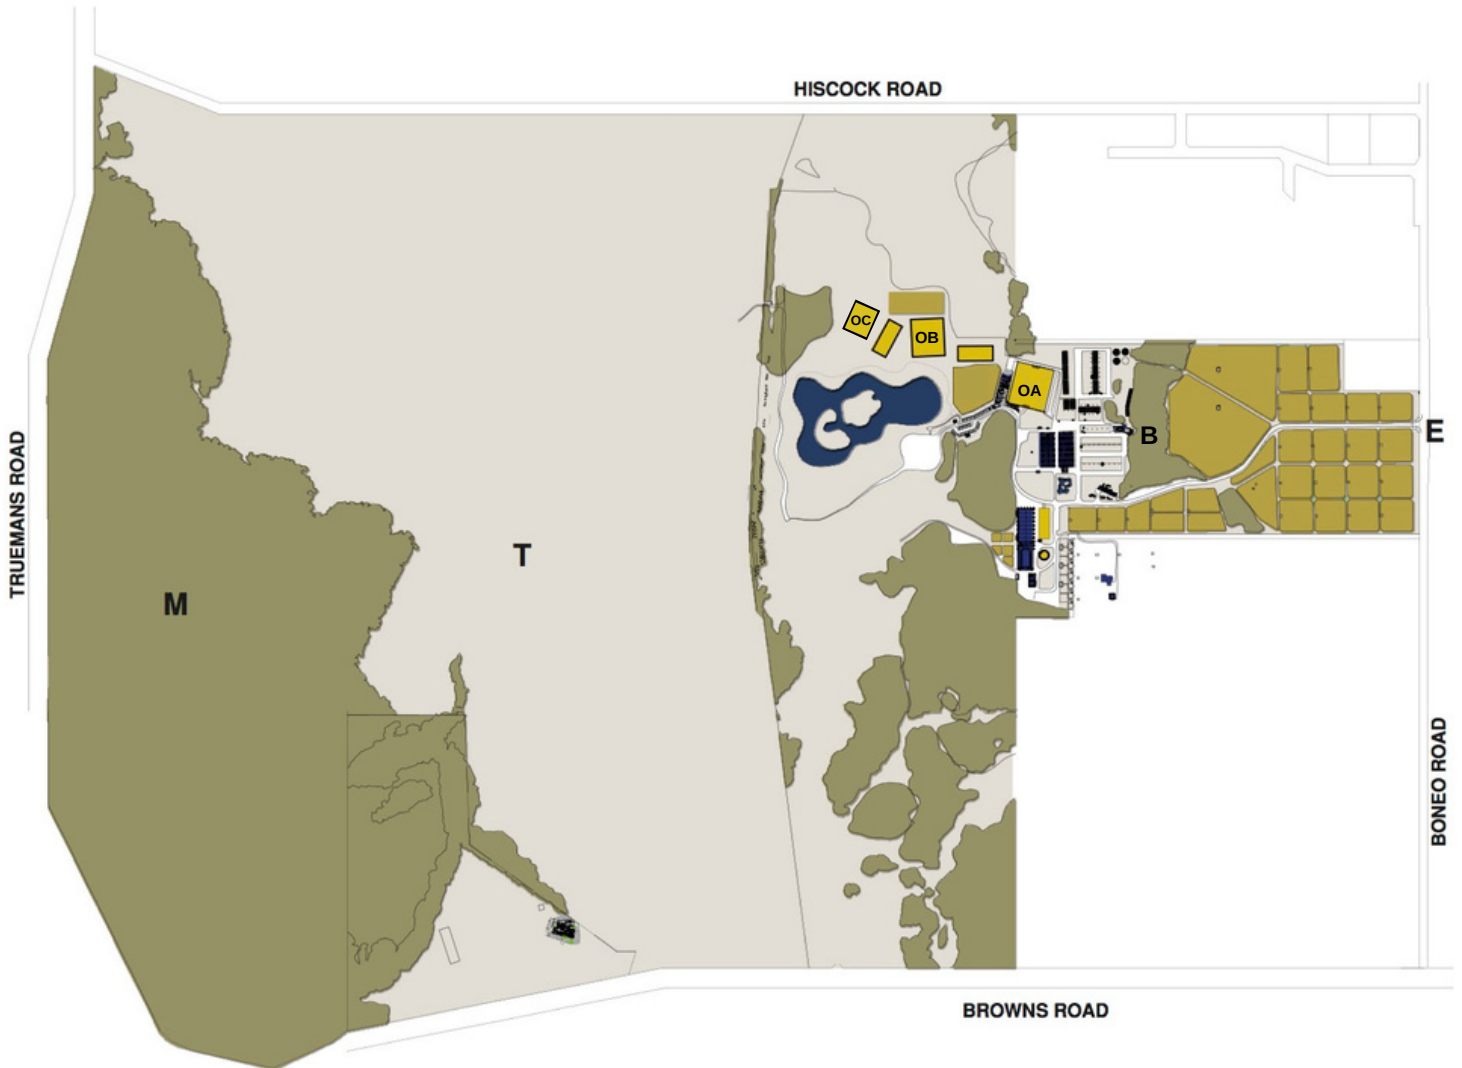

# BONEO PARK EQUESTRIAN CENTRE

## SITE MAP

- B BONEO PARK EQUESTRIAN CENTRE
- E BONEO PARK ENTRY
- T TOOTGAROOK WETLAND
- M MOONAH WOODLAND
- OA OUTDOOR A
- OB OUTDOOR B
- OC OUTDOOR C